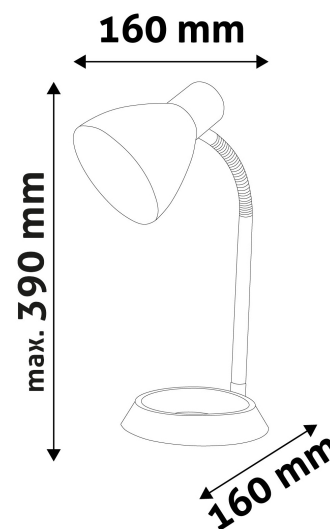

**Date of issue:** 2024-05-15  
**Page:** 2/3

**PRODUCT SIZE**

Width: 160mm  
 Height: 330mm  
 Depth:

**CARDBOARD BOX**

EAN: 5999097907505  
 Packaging: 1/b 12/c 192/p  
 Dimensions: 155mm x 250mm x 155mm  
 Net weight: 511g  
 Gross weight: 630g

**CARTON**

EAN: 5999097907512  
 Packaging: 1/b 12/c 192/p  
 Dimensions: 485mm x 330mm x 520mm  
 Net weight: 6.132kg  
 Gross weight: 7.56kg

**PALLET EXAMPLE**

Height:  
 Width: 120cm (std Euro pallet)  
 Depth: 80cm (std Euro pallet)  
 Cartons per pallet: 16carton/pallet  
 Cartons per row: 4pcs  
 Net weight: 98.112kg  
 Gross weight: 120.96kg

**PRODUCT PICTURE**

**PRODUCT OUTLINE**