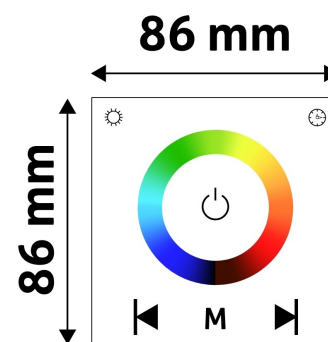

PRODUCT OUTLINE