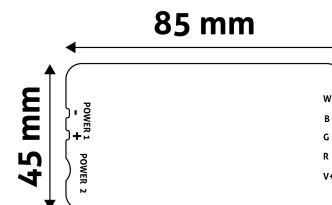

PRODUCT OUTLINE