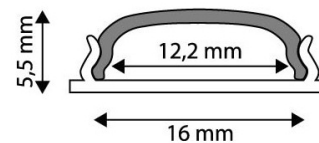

Page: 2/3

PRODUCT SIZE

Width: 16mm
Height: 5.5mm
Depth: 2 000mm

PRODUCT PICTURE

CARDBOARD BOX

EAN: 5999097910840
Packaging: (2/bl)
Dimensions: 16mm x 2 020mm x 5.5mm
Net weight: 184g
Gross weight: 210g

PRODUCT OUTLINE

CARTON

EAN: 5999097910857
Packaging: (2/bl)
Dimensions: 2 070mm x 200mm x 160mm
Net weight: 0.184kg
Gross weight: 0.21kg

PALLET EXAMPLE

Height:
Width: 120cm (std Euro pallet)
Mepth: 80cm (std Euro pallet)
Cartons per pallet: 1carton/pallet
Cartons per row:
Net weight: 0.184kg
Gross weight: 0.21kg