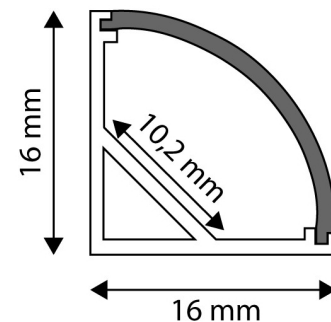

Date of issue: 2024-10-03

Page: 2/3

**PRODUCT SIZE**

Width: 21.9mm  
 Height: 5mm  
 Depth: 2 000mm

**PRODUCT PICTURE**

**CARDBOARD BOX**

EAN: 5999097910987  
 Packaging: (2/bl)  
 Dimensions: 20mm x 2 020mm x 5mm  
 Net weight: 184g  
 Gross weight: 210g

**PRODUCT OUTLINE**

**CARTON**

EAN: 5999097910994  
 Packaging: (2/bl)  
 Dimensions: 2 070mm x 200mm x 160mm  
 Net weight: 0.184kg  
 Gross weight: 0.21kg

**PALLET EXAMPLE**

Height:  
 Width: 120cm (std Euro pallet)  
 Mepth: 80cm (std Euro pallet)  
 Cartons per pallet: 1carton/pallet  
 Cartons per row:  
 Net weight: 0.184kg  
 Gross weight: 0.21kg