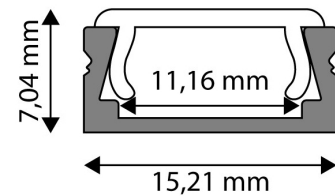

PRODUCT SIZE

Width: 15.21mm
 Height: 7.04mm
 Depth: 1 000mm

PRODUCT PICTURE

CARDBOARD BOX

EAN: 5999097910369
 Packaging: 1/b
 Dimensions: 15.21mm x 1 020mm x 7mm
 Net weight: 86g
 Gross weight: 97g

PRODUCT OUTLINE

CARTON

EAN: 5999097910376
 Packaging: 1/b
 Dimensions: 1 070mm x 190mm x 170mm
 Net weight: 0.086kg
 Gross weight: 0.097kg

PALLET EXAMPLE

Height:
 Width: 120cm (std Euro pallet)
 Mepth: 80cm (std Euro pallet)
 Cartons per pallet: 1carton/pallet
 Cartons per row:
 Net weight: 0.086kg
 Gross weight: 0.097kg