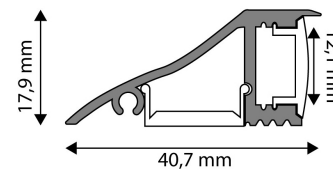

QR code:

Date of issue: 2024-10-03

Page: 2/3

PRODUCT SIZE

Width: 17.9mm
Height: 40.7mm
Depth: 1 000mm

PRODUCT PICTURE

CARDBOARD BOX

EAN: 5999097910468
Packaging: 1/b
Dimensions: 41mm x 1 020mm x 18mm
Net weight: 86g
Gross weight: 97g

PRODUCT OUTLINE

CARTON

EAN: 5999097910475
Packaging: 1/b
Dimensions: 1 070mm x 175mm x 185mm
Net weight: 0.086kg
Gross weight: 0.097kg

PALLET EXAMPLE

Height:
Width: 120cm (std Euro pallet)
Depth: 80cm (std Euro pallet)
Cartons per pallet: 1carton/pallet
Cartons per row:
Net weight: 0.086kg
Gross weight: 0.097kg