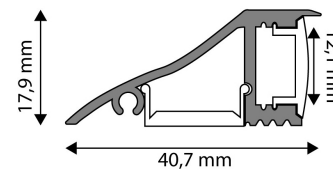

Page: 1/3

SPECIFICATIONS

EAN code: 5999097910482
Working temperature:
Packaging: (2/bl)
Certifications: CE

BOX PICTURE

TECHNICAL DETAILS

Voltage:
IP standard:

Avide Alu Profile Wall 2m

Product code: AAP-W-2M
Brand link: avidelighting.com/qr/AAP-W-2M
ID: AB-190518
Company name: Bramcke Hungary Kft.
Company address: Kishatár utca 17., 4031 Debrecen

QR code:

Date of issue: 2024-09-04

Page: 2/3

PRODUCT SIZE

Width: 17.9mm
Height: 40.7mm
Depth: 2 000mm

PRODUCT PICTURE

CARDBOARD BOX

EAN: 5999097910482
Packaging: (2/bl)
Dimensions: 41mm x 2 020mm x 18mm
Net weight: 184g
Gross weight: 210g

PRODUCT OUTLINE

CARTON

EAN: 5999097910499
Packaging: (2/bl)
Dimensions: 2 070mm x 175mm x 185mm
Net weight: 0.184kg
Gross weight: 0.21kg

PALLET EXAMPLE

Height:
Width: 120cm (std Euro pallet)
Mepth: 80cm (std Euro pallet)
Cartons per pallet: 1carton/pallet
Cartons per row:
Net weight: 0.184kg
Gross weight: 0.21kg