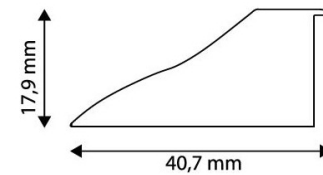

Date of issue: 2025-03-12

Page: 2/3

**PRODUCT SIZE**

Width: 17.9mm  
 Height: 40.7mm  
 Depth:

**PRODUCT PICTURE**

**CARDBOARD BOX**

EAN: 5999097910727  
 Packaging: 1/b  
 Dimensions: 41mm x x 18mm  
 Net weight: 3g  
 Gross weight: 3.2g

**PRODUCT OUTLINE**

**CARTON**

EAN: 5999097910734  
 Packaging: 1/b  
 Dimensions:  
 Net weight: 0.003kg  
 Gross weight: 0.0032kg

**PALLET EXAMPLE**

Height:  
 Width: 120cm (std Euro pallet)  
 Mepth: 80cm (std Euro pallet)  
 Cartons per pallet: 1carton/pallet  
 Cartons per row:  
 Net weight: 0.003kg  
 Gross weight: 0.0032kg