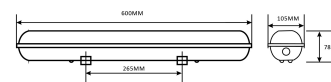

PRODUCT OUTLINE