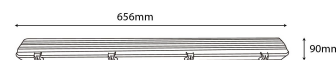

PRODUCT OUTLINE