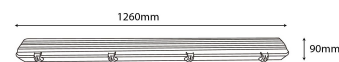

PRODUCT OUTLINE