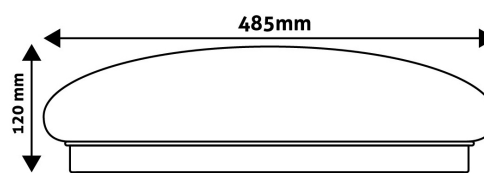

PRODUCT OUTLINE