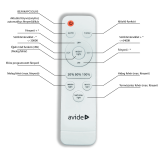

With the help of the remote, we can use continuous brightness adjustment or we may even choose from pre-set brightness percentages. The color temperature may also be set continuously (without fixed steps) from warm white (3000 K) to cool white (6400 K). Besides all this, we may also use the remote for switching on and off as well as to set the timer for switching the lamp off.

Timer function: By pressing the timer button once, we can start the timer function, as indicated by a single flash of the lamp. It may be turned off by pressing it again. This is indicated by two consecutive flashes. The timing duration is 30 minutes.

The product also features a night mode function, which may be activated using the remote. This function provides a warm white color temperature and a 4W output.

The light fixture includes cool white and warm white LED chips, generating the neutral white color temperature by the simultaneous use of these two. Based on the same principle, in the case of warm white and cool white color