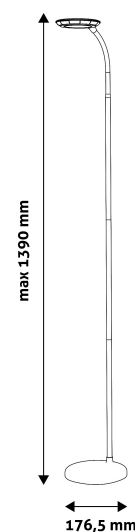

PRODUCT OUTLINE