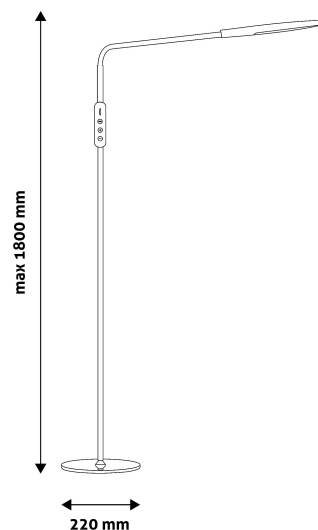

PRODUCT OUTLINE