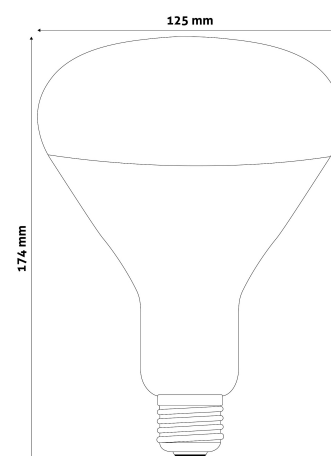

PRODUCT OUTLINE