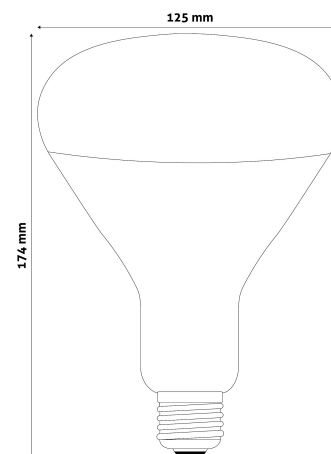

Date of issue: 2024-05-15

Page: 2/3

**PRODUCT SIZE**

Diameter: 125mm  
 Height: 174mm

**CARDBOARD BOX**

EAN: 5999097907222  
 Packaging: 1/b 40/c 400/p  
 Dimensions: 120mm x 120mm x 167mm  
 Net weight: 83.5g  
 Gross weight: 145g

**CARTON**

EAN: 5999097907239  
 Packaging: 1/b 40/c 400/p  
 Dimensions: 625mm x 355mm x 495mm  
 Net weight: 3.34kg  
 Gross weight: 5.8kg

**PALLET EXAMPLE**

Height:  
 Width: 120cm (std Euro pallet)  
 Mepth: 80cm (std Euro pallet)  
 Cartons per pallet: 10carton/pallet  
 Cartons per row:  
 Net weight: 33.4kg  
 Gross weight: 58kg

**PRODUCT PICTURE**

**PRODUCT OUTLINE**