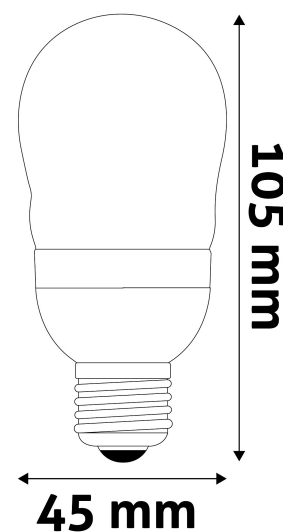

Wattage: 6W
Voltage: 220-240V
Beam angle: 160°
Dimmability: No
Lumen output: 570lm
Color temperature: 6 400K
Lifetime: 25 000h
Energy class: F
CRI: 80
IP standard: IP20

BOX PICTURE

Avide LED Globe Mini B45 6W E27 CW 6400K

Page: 2/3

PRODUCT SIZE

Diameter: 45mm
Height: 105mm

CARDBOARD BOX

EAN: 5999562289068
Packaging: 1/b 100/c 4800/p
Dimensions: 46mm x 46mm x 140mm
Net weight: 20g
Gross weight: 28g

CARTON

EAN: 5999562289075
Packaging: 1/b 100/c 4800/p
Dimensions: 495mm x 245mm x 245mm
Net weight: 2kg
Gross weight: 2.8kg

PALLET EXAMPLE

Height:
Width: 120cm (std Euro pallet)
Mepth: 80cm (std Euro pallet)
Cartons per pallet: 48carton/pallet
Cartons per row:
Net weight: 96kg
Gross weight: 134.4kg

PRODUCT PICTURE

PRODUCT OUTLINE