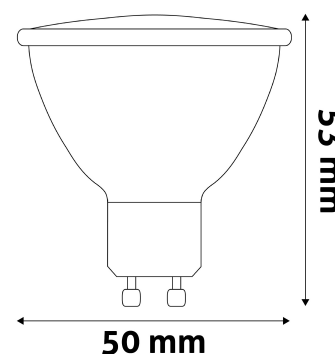

PRODUCT OUTLINE