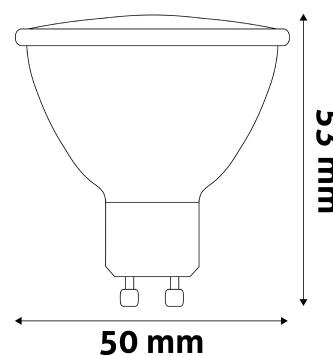

PRODUCT OUTLINE