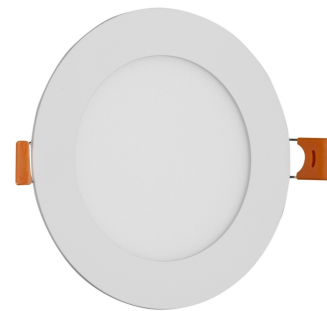

Avide LED Ceiling Lamp Recessed Panel Round ALU 6W CW 6400K

Product code: ACRPCW-R-6W-ALU
Brand link: avidelighting.com/qr/ACRPCW-R-6W-ALU
ID: AB-190518
Company name: Bramcke Hungary Kft.
Company address: Kishatár utca 17., 4031 Debrecen

Date of issue: 2024-09-04

Page: 2/3

PRODUCT SIZE

Diameter: 120mm
Height:
Cut out size: 105mm

CARDBOARD BOX

EAN: 5999097912325
Packaging: 1/b 50/c 1350/p
Dimensions: 125mm x 37mm x 173mm
Net weight: 138g
Gross weight: 148g

CARTON

EAN: 5999097912332
Packaging: 1/b 50/c 1350/p
Dimensions: 645mm x 220mm x 370mm
Net weight: 6.9kg
Gross weight: 7.4kg

PALLET EXAMPLE

Height:
Width: 120cm (std Euro pallet)
Mepth: 80cm (std Euro pallet)
Cartons per pallet: 27carton/pallet
Cartons per row:
Net weight: 186.3kg
Gross weight: 199.8kg

PRODUCT PICTURE