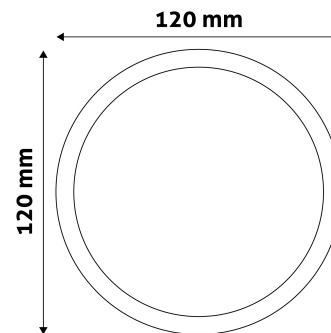

Page: 2/3

PRODUCT SIZE

Diameter: 120mm
Height:
Cut out size: 105mm

CARDBOARD BOX

EAN: 5999097912325
Packaging: 1/b 50/c 1350/p
Dimensions: 125mm x 37mm x 173mm
Net weight: 138g
Gross weight: 148g

CARTON

EAN: 5999097912332
Packaging: 1/b 50/c 1350/p
Dimensions: 645mm x 220mm x 370mm
Net weight: 6.9kg
Gross weight: 7.4kg

PALLET EXAMPLE

Height:
Width: 120cm (std Euro pallet)
Mepth: 80cm (std Euro pallet)
Cartons per pallet: 27carton/pallet
Cartons per row:
Net weight: 186.3kg
Gross weight: 199.8kg

PRODUCT PICTURE

PRODUCT OUTLINE