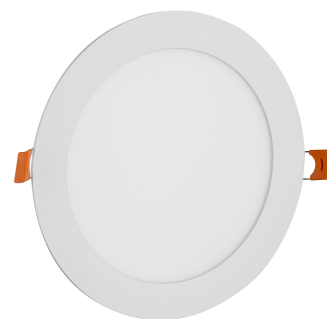

Avide LED Ceiling Lamp Recessed Panel Round ALU 12W NW 4000K

Product code: ACRPNW-R-12W-ALU
Brand link: avidelighting.com/qr/ACRPNW-R-12W-ALU
ID: AB-190518
Company name: Bramcke Hungary Kft.
Company address: Kishatár utca 17., 4031 Debrecen

Date of issue: 2024-10-03
Page: 2/3

PRODUCT SIZE

Diameter: 167mm
Height:
Cut out size: 151mm

CARDBOARD BOX

EAN: 5999562288863
Packaging: 1/b 40/c 1080/p
Dimensions: 200mm x 30mm x 196mm
Net weight: 255g
Gross weight: 292.5g

CARTON

EAN: 5999562288870
Packaging: 1/b 40/c 1080/p
Dimensions: 420mm x 360mm x 440mm
Net weight: 10.2kg
Gross weight: 11.7kg

PALLET EXAMPLE

Height:
Width: 120cm (std Euro pallet)
Mepth: 80cm (std Euro pallet)
Cartons per pallet: 27carton/pallet
Cartons per row: 6pcs
Net weight: 275.4kg
Gross weight: 315.9kg

PRODUCT PICTURE