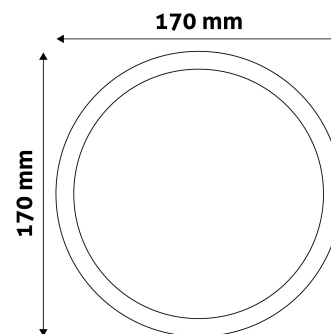

PRODUCT OUTLINE