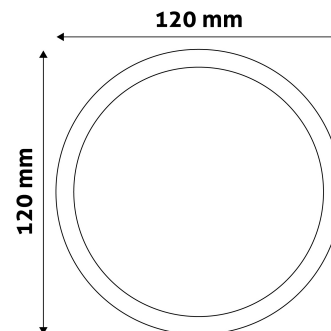

PRODUCT SIZE

Diameter: 120mm
 Height:
 Cut out size: 105mm

CARDBOARD BOX

EAN: 5999097912004
 Packaging: 1/b 50/c 1350/p
 Dimensions: 125mm x 37mm x 173mm
 Net weight: 138g
 Gross weight: 148g

CARTON

EAN: 5999097912011
 Packaging: 1/b 50/c 1350/p
 Dimensions: 645mm x 220mm x 370mm
 Net weight: 6.9kg
 Gross weight: 7.4kg

PALLET EXAMPLE

Height:
 Width: 120cm (std Euro pallet)
 Mepth: 80cm (std Euro pallet)
 Cartons per pallet: 27carton/pallet
 Cartons per row:
 Net weight: 186.3kg
 Gross weight: 199.8kg

PRODUCT PICTURE

PRODUCT OUTLINE