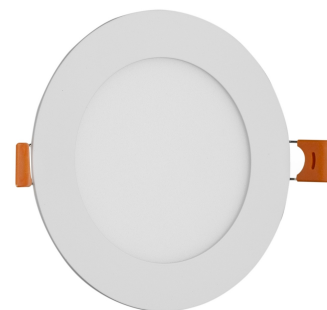

Avide LED Ceiling Lamp Recessed Panel Round ALU 6W NW 4000K

Product code: ACRPNW-R-6W-ALU
Brand link: avidelighting.com/qr/ACRPNW-R-6W-ALU
ID: AB-190518
Company name: Bramcke Hungary Kft.
Company address: Kishatár utca 17., 4031 Debrecen

Date of issue: 2024-09-04
Page: 2/3

PRODUCT SIZE

Diameter: 120mm
Height:
Cut out size: 105mm

CARDBOARD BOX

EAN: 5999097912004
Packaging: 1/b 50/c 1350/p
Dimensions: 125mm x 37mm x 173mm
Net weight: 138g
Gross weight: 148g

CARTON

EAN: 5999097912011
Packaging: 1/b 50/c 1350/p
Dimensions: 645mm x 220mm x 370mm
Net weight: 6.9kg
Gross weight: 7.4kg

PALLET EXAMPLE

Height:
Width: 120cm (std Euro pallet)
Mepth: 80cm (std Euro pallet)
Cartons per pallet: 27carton/pallet
Cartons per row:
Net weight: 186.3kg
Gross weight: 199.8kg

PRODUCT PICTURE