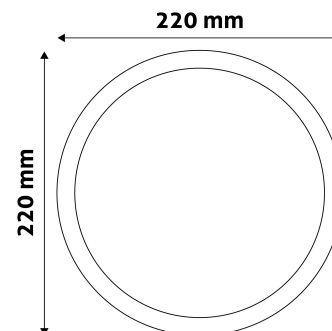

PRODUCT OUTLINE