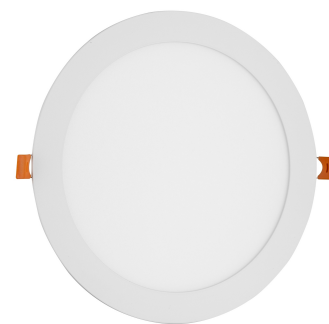

Avide LED Ceiling Lamp Recessed Panel Round ALU 18W WW 3000K

Product code: ACRPWW-R-18W-ALU
Brand link: avidelighting.com/qr/ACRPWW-R-18W-ALU
ID: AB-190518
Company name: Bramcke Hungary Kft.
Company address: Kishatár utca 17., 4031 Debrecen

Date of issue: 2024-09-04

Page: 2/3

PRODUCT SIZE

Diameter: 220mm
Height:
Cut out size: 201mm

CARDBOARD BOX

EAN: 5999562281277
Packaging: 1/b 20/c 400/p
Dimensions: 220mm x 34mm x 260mm
Net weight: 370g
Gross weight: 431g

CARTON

EAN: 5999562281284
Packaging: 1/b 20/c 400/p
Dimensions: 470mm x 375mm x 285mm
Net weight: 7.4kg
Gross weight: 8.62kg

PALLET EXAMPLE

Height:
Width: 120cm (std Euro pallet)
Mepth: 80cm (std Euro pallet)
Cartons per pallet: 20carton/pallet
Cartons per row:
Net weight: 148kg
Gross weight: 172.4kg

PRODUCT PICTURE