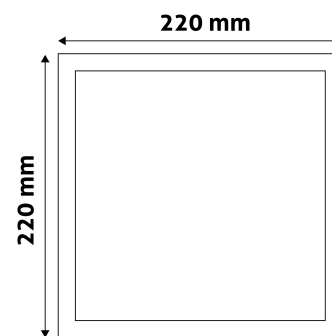

PRODUCT OUTLINE