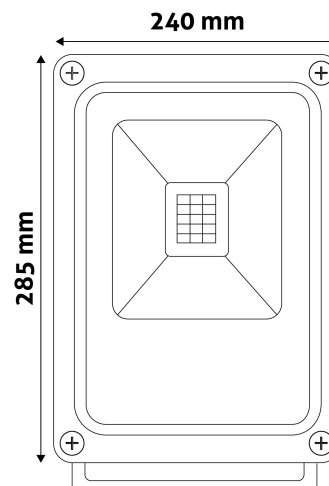

Date of issue: 2024-09-04

Page: 2/3

**PRODUCT SIZE**

Width: 235mm  
 Height: 285mm  
 Depth: 55mm

**CARDBOARD BOX**

EAN: 5999097913865  
 Packaging: 1/b 5/c 225/p  
 Dimensions: 248mm x 65mm x 310mm  
 Net weight: 1 548.8g  
 Gross weight: 1 600g

**CARTON**

EAN: 5999097913872  
 Packaging: 1/b 5/c 225/p  
 Dimensions: 345mm x 260mm x 330mm  
 Net weight: 7.744kg  
 Gross weight: 8kg

**PALLET EXAMPLE**

Height:  
 Width: 120cm (std Euro pallet)  
 Mepth: 80cm (std Euro pallet)  
 Cartons per pallet: 45carton/pallet  
 Cartons per row:  
 Net weight: 348.48kg  
 Gross weight: 360kg

**PRODUCT PICTURE**

**PRODUCT OUTLINE**