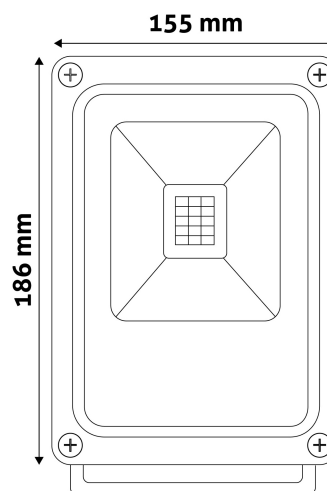

**Date of issue:** 2024-09-04  
**Page:** 2/3

**PRODUCT SIZE**

Width: 155mm  
 Height: 186mm  
 Depth: 50mm

**CARDBOARD BOX**

EAN: 5999562284360  
 Packaging: 1/b 15/c 720/p  
 Dimensions: 145mm x 50mm x 200mm  
 Net weight: 241g  
 Gross weight: 249g

**CARTON**

EAN: 5999562284407  
 Packaging: 1/b 15/c 720/p  
 Dimensions: 445mm x 275mm x 220mm  
 Net weight: 3.61548kg  
 Gross weight: 3.735kg

**PALLET EXAMPLE**

Height:  
 Width: 120cm (std Euro pallet)  
 Mepth: 80cm (std Euro pallet)  
 Cartons per pallet: 48carton/pallet  
 Cartons per row: 6pcs  
 Net weight: 173.54304kg  
 Gross weight: 179.28kg

**PRODUCT PICTURE**

**PRODUCT OUTLINE**