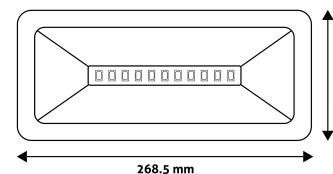

PRODUCT OUTLINE