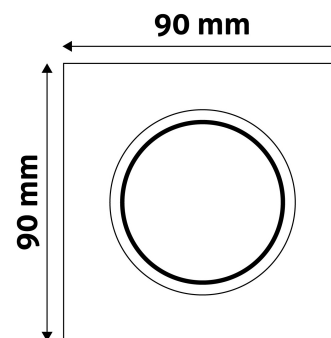

PRODUCT OUTLINE