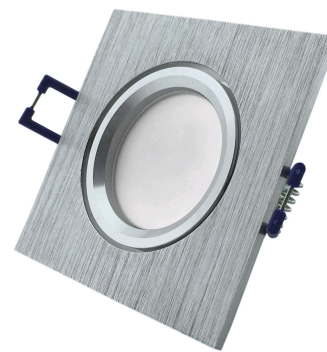

Avide GU10 Frame Square Alu

Product code: ABGU10F-ALU-S
Brand link: avidelighting.com/qr/ABGU10F-ALU-S
ID: AB-190518
Company name: Bramcke Hungary Kft.
Company address: Kishatár utca 17., 4031 Debrecen

Wattage:
Voltage range: 220-240V
Inner diameter: 55mm
Cut out size: 68mm
Swivel: No
IP standard: IP20

BOX PICTURE

Avide GU10 Frame Square Alu

Product code: ABGU10F-ALU-S
Brand link: avidelighting.com/qr/ABGU10F-ALU-S
ID: AB-190518
Company name: Bramcke Hungary Kft.
Company address: Kishatár utca 17., 4031 Debrecen

PRODUCT PICTURE

PRODUCT OUTLINE

Avide GU10 Frame Square Alu

Product code: ABGU10F-ALU-S
Brand link: avidelighting.com/qr/ABGU10F-ALU-S
ID: AB-190518
Company name: Bramcke Hungary Kft.
Company address: Kishatár utca 17., 4031 Debrecen