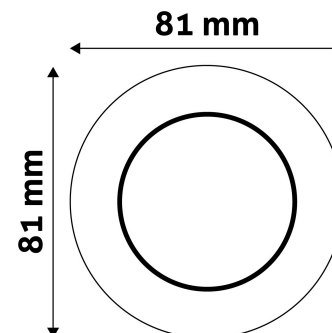

PRODUCT OUTLINE