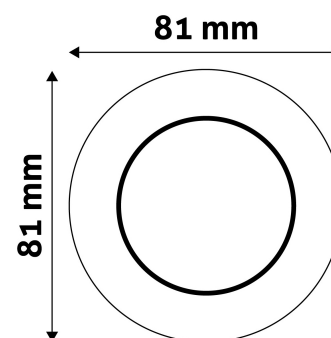

PRODUCT OUTLINE