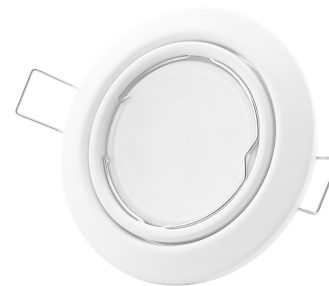

Avide GU10 Frame Cone Swivel White

Product code:	ABGU10F-CS-W
Brand link:	avidelighting.com/qr/ABGU10F-CS-W
ID:	AB-190518
Company name:	Bramcke Hungary Kft.
Company address:	Kisatár utca 17., 4031 Debrecen

BOX PICTURE

TECHNICAL DETAILS

Wattage:	
Voltage range:	220-240V
Inner diameter:	55mm
Cut out size:	70mm
Swivel:	Yes
IP standard:	IP20

Avide GU10 Frame Cone Swivel White

Product code: ABGU10F-CS-W
Brand link: avidelighting.com/qr/ABGU10F-CS-W
ID: AB-190518
Company name: Bramcke Hungary Kft.
Company address: Kishatár utca 17., 4031 Debrecen

PRODUCT PICTURE

PRODUCT OUTLINE

Avide GU10 Frame Cone Swivel White

Product code: ABGU10F-CS-W
Brand link: avidelighting.com/qr/ABGU10F-CS-W
ID: AB-190518
Company name: Bramcke Hungary Kft.
Company address: Kishatár utca 17., 4031 Debrecen