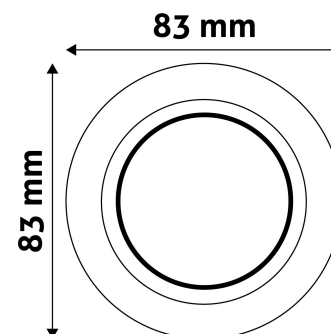

PRODUCT OUTLINE