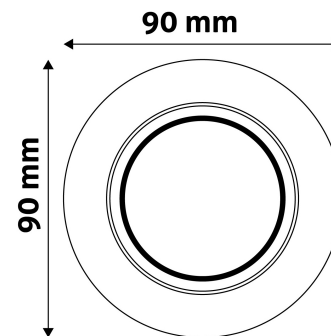

PRODUCT OUTLINE