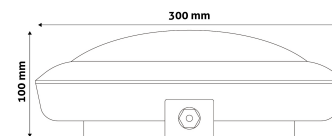

QR code:

Date of issue: 2024-10-03

Page: 2/3

PRODUCT SIZE

Width:	
Height:	
Depth:	100mm

PRODUCT PICTURE

PRODUCT OUTLINE

CARDBOARD BOX

EAN:	5999097911205
Packaging:	1/b 6/c
Dimensions:	305mm x 100mm x 300mm
Net weight:	850g
Gross weight:	991g

CARTON

EAN:	5999097911212
Packaging:	1/b 6/c
Dimensions:	635mm x 320mm x 325mm
Net weight:	5.1kg
Gross weight:	5.946kg

PALLET EXAMPLE

Height:	
Width:	120cm (std Euro pallet)
Depth:	80cm (std Euro pallet)
Cartons per pallet:	0carton/pallet
Cartons per row:	
Net weight:	0.85kg
Gross weight:	0.991kg

Avide IP66 Ceiling Light Neptun 15W NW 4000K