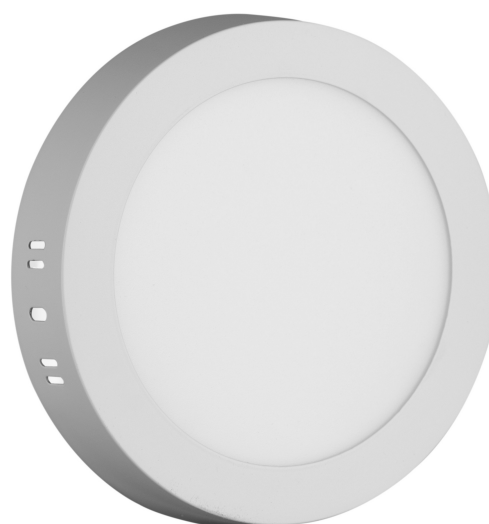

Avide LED Ceiling Lamp Surface Mounted Round ALU 12W CW 6400K

Product code: ACSMCW-R-12W-ALU
Brand link: avidelighting.com/qr/ACSMCW-R-12W-ALU
ID: AB-190518
Company name: Bramcke Hungary Kft.
Company address: Kishatár utca 17., 4031 Debrecen

Date of issue: 2024-09-04
Page: 2/3

PRODUCT SIZE

Diameter: 170mm
Height: 31.5mm

CARDBOARD BOX

EAN: 5999562281901
Packaging: 1/b 40/c 1080/p
Dimensions: 170mm x 40mm x 170mm
Net weight: 255g
Gross weight: 292.5g

CARTON

EAN: 5999562281918
Packaging: 1/b 40/c 1080/p
Dimensions: 885mm x 220mm x 193mm
Net weight: 10.2kg
Gross weight: 11.7kg

PALLET EXAMPLE

Height:
Width: 120cm (std Euro pallet)
Mepth: 80cm (std Euro pallet)
Cartons per pallet: 27carton/pallet
Cartons per row:
Net weight: 275.4kg
Gross weight: 315.9kg

PRODUCT PICTURE