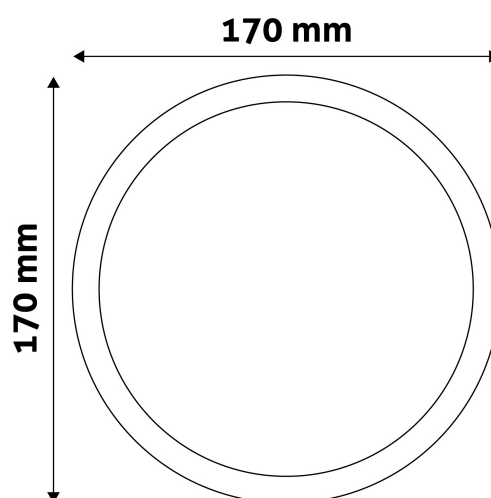

PRODUCT SIZE

Diameter: 170mm
 Height: 31.5mm

CARDBOARD BOX

EAN: 5999562281901
 Packaging: 1/b 40/c 1080/p
 Dimensions: 170mm x 40mm x 170mm
 Net weight: 255g
 Gross weight: 292.5g

CARTON

EAN: 5999562281918
 Packaging: 1/b 40/c 1080/p
 Dimensions: 885mm x 220mm x 193mm
 Net weight: 10.2kg
 Gross weight: 11.7kg

PALLET EXAMPLE

Height:
 Width: 120cm (std Euro pallet)
 Mepth: 80cm (std Euro pallet)
 Cartons per pallet: 27carton/pallet
 Cartons per row:
 Net weight: 275.4kg
 Gross weight: 315.9kg

PRODUCT PICTURE

PRODUCT OUTLINE