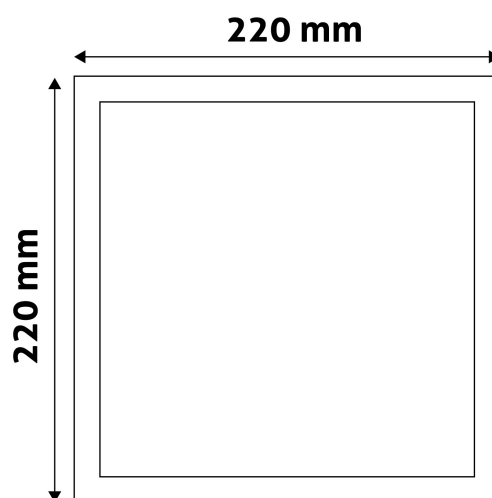

Wattage:	18W
Voltage:	220-240V
Beam angle:	120°
Dimmability:	No
Lumen output:	1 490lm
Color temperature:	
Lifetime:	25 000h
Energy class:	
Type of LED:	SMD
CRI:	80
IP standard:	IP20

BOX PICTURE

Avide LED Ceiling Lamp Surface Mounted Square ALU 18W CW 6400K

Page: 2/3

PRODUCT SIZE

Width: 220mm
Height: 31.5mm

CARDBOARD BOX

EAN: 5999562282267
Packaging: 1/b 30/c 480/p
Dimensions: 220mm x 39mm x 225mm
Net weight: 370g
Gross weight: 431g

CARTON

EAN: 5999562282274
Packaging: 1/b 30/c 480/p
Dimensions: 690mm x 420mm x 250mm
Net weight: 11.1kg
Gross weight: 12.93kg

PALLET EXAMPLE

Height:
Width: 120cm (std Euro pallet)
Mepth: 80cm (std Euro pallet)
Cartons per pallet: 16carton/pallet
Cartons per row:
Net weight: 177.6kg
Gross weight: 206.88kg

PRODUCT PICTURE

PRODUCT OUTLINE