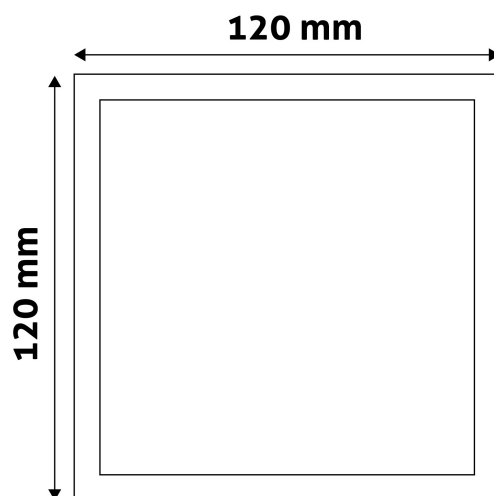

Wattage:	6W
Voltage:	220-240V
Beam angle:	120°
Dimmability:	No
Lumen output:	430lm
Color temperature:	
Lifetime:	25 000h
Energy class:	
Type of LED:	SMD
CRI:	80
IP standard:	IP20

BOX PICTURE

Avide LED Ceiling Lamp Surface Mounted Square ALU 6W CW 6400K

Page: 2/3

PRODUCT SIZE

Width: 120mm
Height: 31.5mm

CARDBOARD BOX

EAN: 5999097912448
Packaging: 1/b 50/c 1600/p
Dimensions: 125mm x 39mm x 125mm
Net weight: 138g
Gross weight: 148g

CARTON

EAN: 5999097912455
Packaging: 1/b 50/c 1600/p
Dimensions: 645mm x 220mm x 270mm
Net weight: 6.9kg
Gross weight: 7.4kg

PALLET EXAMPLE

Height:
Width: 120cm (std Euro pallet)
Mepth: 80cm (std Euro pallet)
Cartons per pallet: 32carton/pallet
Cartons per row:
Net weight: 220.8kg
Gross weight: 236.8kg

PRODUCT PICTURE

PRODUCT OUTLINE