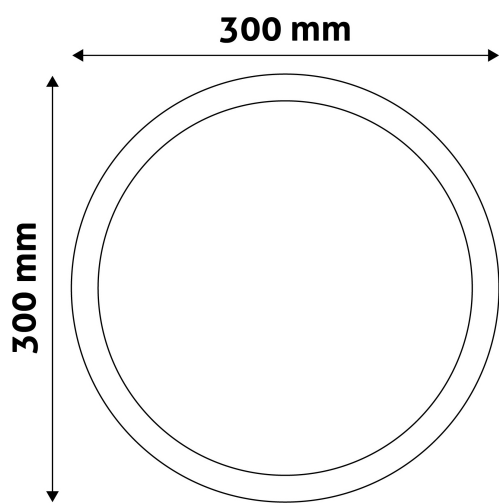

PRODUCT OUTLINE