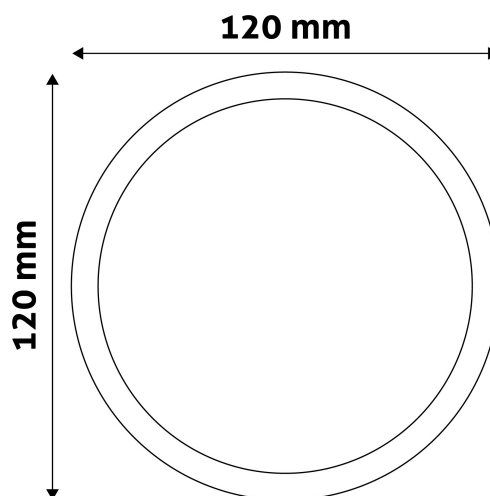

PRODUCT SIZE

Diameter: 120mm
 Height: 31.5mm

CARDBOARD BOX

EAN: 5999097912042
 Packaging: 1/b 50/c 1600/p
 Dimensions: 125mm x 39mm x 125mm
 Net weight: 138g
 Gross weight: 148g

CARTON

EAN: 5999097912059
 Packaging: 1/b 50/c 1600/p
 Dimensions: 645mm x 220mm x 270mm
 Net weight: 6.9kg
 Gross weight: 7.4kg

PALLET EXAMPLE

Height:
 Width: 120cm (std Euro pallet)
 Mepth: 80cm (std Euro pallet)
 Cartons per pallet: 32carton/pallet
 Cartons per row:
 Net weight: 220.8kg
 Gross weight: 236.8kg

PRODUCT PICTURE

PRODUCT OUTLINE