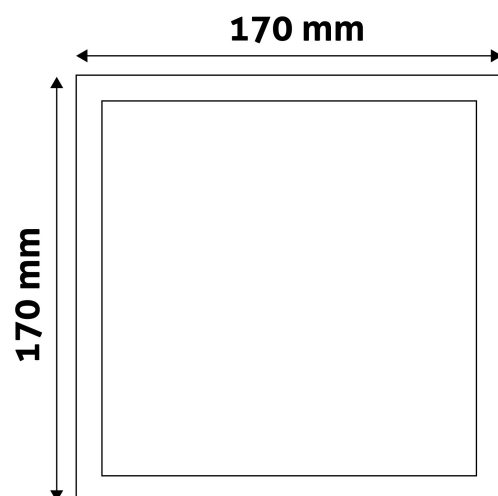

Wattage:	12W
Voltage:	220-240V
Beam angle:	120°
Dimmability:	No
Lumen output:	950lm
Color temperature:	
Lifetime:	25 000h
Energy class:	
Type of LED:	SMD
CRI:	80
IP standard:	IP20

BOX PICTURE

Avide LED Ceiling Lamp Surface Mounted Square ALU 12W NW 4000K

Page: 2/3

PRODUCT SIZE

Width: 170mm
 Height: 31.5mm

CARDBOARD BOX

EAN: 5999562281987
 Packaging: 1/b 40/c 1440/p
 Dimensions: 180mm x 45mm x 176mm
 Net weight: 255g
 Gross weight: 292.5g

CARTON

EAN: 5999562281994
 Packaging: 1/b 40/c 1440/p
 Dimensions: 475mm x 390mm x 380mm
 Net weight: 10.2kg
 Gross weight: 11.7kg

PALLET EXAMPLE

Height:
 Width: 120cm (std Euro pallet)
 Mepth: 80cm (std Euro pallet)
 Cartons per pallet: 36carton/pallet
 Cartons per row:
 Net weight: 367.2kg
 Gross weight: 421.2kg

PRODUCT PICTURE

PRODUCT OUTLINE