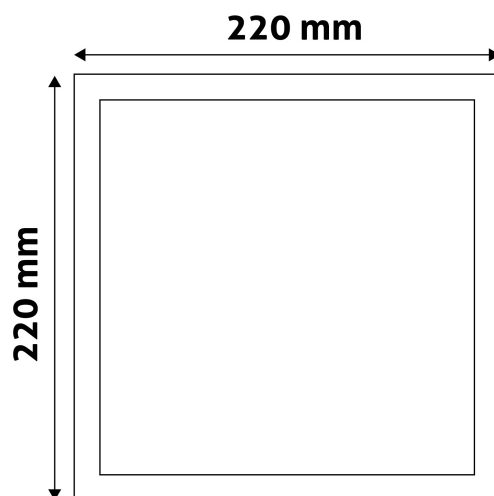

Wattage:	18W
Voltage:	220-240V
Beam angle:	120°
Dimmability:	No
Lumen output:	1 490lm
Color temperature:	
Lifetime:	25 000h
Energy class:	
Type of LED:	SMD
CRI:	80
IP standard:	IP20

BOX PICTURE

Avide LED Ceiling Lamp Surface Mounted Square ALU 18W NW 4000K

Page: 2/3

PRODUCT SIZE

Width: 219mm
Height: 31.5mm

CARDBOARD BOX

EAN: 5999562280997
Packaging: 1/b 30/c 480/p
Dimensions: 225mm x 39mm x 225mm
Net weight: 370g
Gross weight: 431g

CARTON

EAN: 5999562281000
Packaging: 1/b 30/c 480/p
Dimensions: 690mm x 420mm x 250mm
Net weight: 11.1kg
Gross weight: 12.93kg

PALLET EXAMPLE

Height:
Width: 120cm (std Euro pallet)
Depth: 80cm (std Euro pallet)
Cartons per pallet: 16carton/pallet
Cartons per row:
Net weight: 177.6kg
Gross weight: 206.88kg

PRODUCT PICTURE

PRODUCT OUTLINE