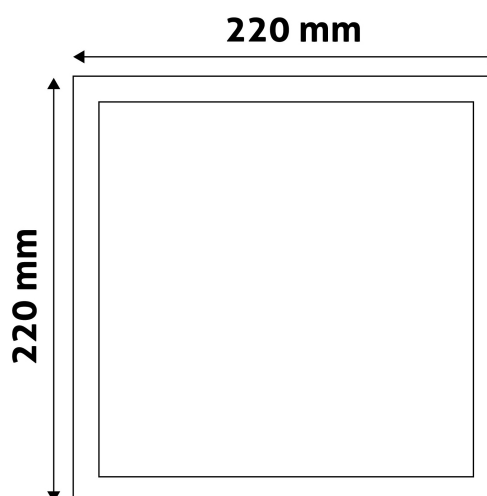

TECHNICAL DETAILS

Wattage:	18W
Voltage:	220-240V
Beam angle:	120°
Dimmability:	No
Lumen output:	1 490lm
Color temperature:	
Lifetime:	25 000h
Energy class:	
Type of LED:	SMD
CRI:	80
IP standard:	IP20

Avide LED Ceiling Lamp Surface Mounted Square ALU 18W WW 3000K

Page: 2/3

PRODUCT SIZE

Width: 220mm
Height: 31.5mm

CARDBOARD BOX

EAN: 5999562281130
Packaging: 1/b 30/c 480/p
Dimensions: 225mm x 39mm x 225mm
Net weight: 370g
Gross weight: 431g

CARTON

EAN: 5999562281147
Packaging: 1/b 30/c 480/p
Dimensions: 690mm x 420mm x 245mm
Net weight: 11.1kg
Gross weight: 12.93kg

PALLET EXAMPLE

Height:
Width: 120cm (std Euro pallet)
Mepth: 80cm (std Euro pallet)
Cartons per pallet: 16carton/pallet
Cartons per row:
Net weight: 177.6kg
Gross weight: 206.88kg

PRODUCT PICTURE

PRODUCT OUTLINE