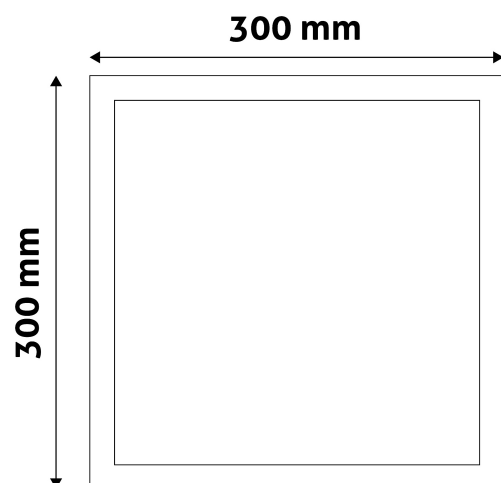

Page: 2/3

PRODUCT SIZE

Width: 300mm
Height: 31.5mm

CARDBOARD BOX

EAN: 5999097908885
Packaging: 1/b 20/c 240/p
Dimensions: 300mm x 39mm x 300mm
Net weight: 675g
Gross weight: 795g

CARTON

EAN: 5999097908892
Packaging: 1/b 20/c 240/p
Dimensions: 625mm x 420mm x 325mm
Net weight: 13.5kg
Gross weight: 15.9kg

PALLET EXAMPLE

Height:
Width: 120cm (std Euro pallet)
Meprh: 80cm (std Euro pallet)
Cartons per pallet: 12carton/pallet
Cartons per row:
Net weight: 162kg
Gross weight: 190.8kg

PRODUCT PICTURE

PRODUCT OUTLINE