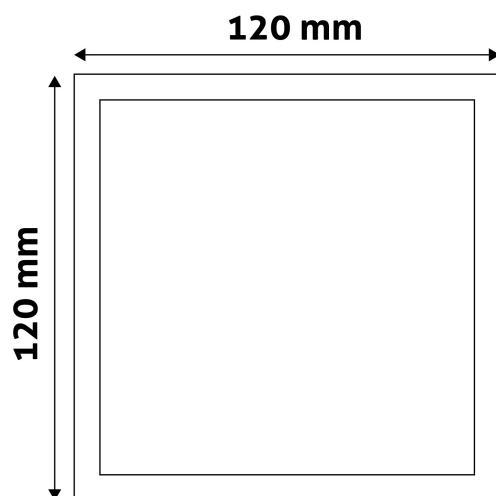

Wattage: 6W
Voltage: 220-240V
Beam angle: 120°
Dimmability: No
Lumen output: 410lm
Color temperature:
Lifetime: 25 000h
Energy class:
Type of LED: SMD
CRI: 80
IP standard: IP20

BOX PICTURE

Avide LED Ceiling Lamp Surface Mounted Square ALU 6W WW 3000K

Page: 2/3

PRODUCT SIZE

Width: 120mm
 Height: 31.5mm

CARDBOARD BOX

EAN: 5999097912424
 Packaging: 1/b 50/c 1600/p
 Dimensions: 125mm x 39mm x 125mm
 Net weight: 138g
 Gross weight: 148g

CARTON

EAN: 5999097912431
 Packaging: 1/b 50/c 1600/p
 Dimensions: 645mm x 220mm x 270mm
 Net weight: 6.9kg
 Gross weight: 7.4kg

PALLET EXAMPLE

Height:
 Width: 120cm (std Euro pallet)
 Depth: 80cm (std Euro pallet)
 Cartons per pallet: 32carton/pallet
 Cartons per row:
 Net weight: 220.8kg
 Gross weight: 236.8kg

PRODUCT PICTURE

PRODUCT OUTLINE