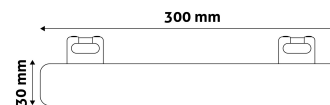

PRODUCT OUTLINE