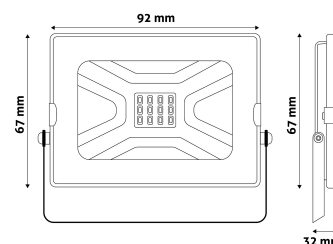

Avide LED Flood Light Slim SMD 10W NW 4000K

Product code:	ABSSFLNW-10W
Brand link:	avidelighting.com/qr/ABSSFLNW-10W
ID:	AB-190518
Company name:	Bramcke Hungary Kft.
Company address:	Kishatár utca 17., 4031 Debrecen

QR code:

Date of issue: 2024-10-03

Page: 2/3

PRODUCT SIZE

Width:	92mm
Height:	67mm
Depth:	32mm

PRODUCT PICTURE

PRODUCT OUTLINE

CARDBOARD BOX

EAN:	5999097908908
Packaging:	60/c 1200/p
Dimensions:	85mm x 115mm x 50mm
Net weight:	209.1g
Gross weight:	216g

CARTON

EAN:	5999097908915
Packaging:	60/c 1200/p
Dimensions:	475mm x 350mm x 290mm
Net weight:	12.54528kg
Gross weight:	12.96kg

PALLET EXAMPLE

Height:	
Width:	120cm (std Euro pallet)
Mept:h:	80cm (std Euro pallet)
Cartons per pallet:	20carton/pallet
Cartons per row:	
Net weight:	250.9056kg
Gross weight:	259.2kg