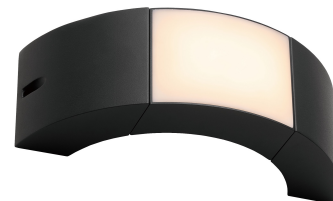

Avide Outdoor Wall Lamp Beirut 6W NW IP54

Product code: AOLWR6NW-BEI
Brand link:
ID: AB-190518
Company name: Bramcke Hungary Kft.
Company address: Kishatár utca 17., 4031 Debrecen

QR code:
Date of issue: 2024-12-20
Page: 2/3

PRODUCT SIZE

Width: 102mm
Height: 280mm
Depth:

CARDBOARD BOX

EAN: 5999097937083
Packaging: 1/b 6/c 432/p
Dimensions:
Net weight: 850g
Gross weight: 1 000g

CARTON

EAN: 5999097937090
Packaging: 1/b 6/c 432/p
Dimensions:
Net weight: 5.1kg
Gross weight: 6kg

PALLET EXAMPLE

Height:
Width: 120cm (std Euro pallet)
Mepth: 80cm (std Euro pallet)
Cartons per pallet: 72carton/pallet
Cartons per row:
Net weight: 367.2kg
Gross weight: 432kg

PRODUCT PICTURE

PRODUCT OUTLINE