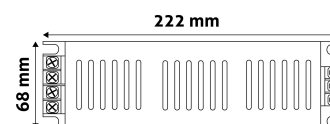

PRODUCT OUTLINE