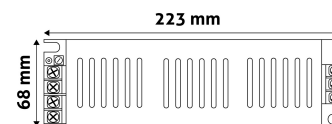

PRODUCT OUTLINE